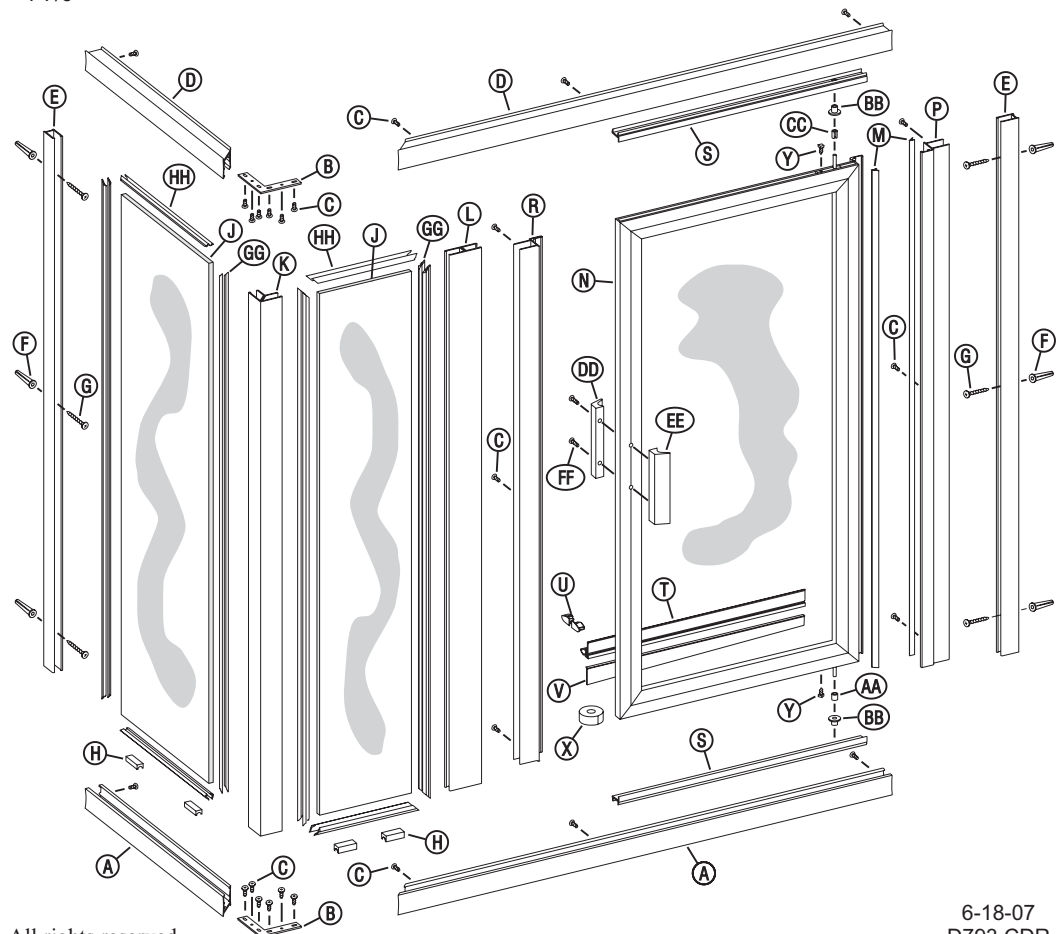

Metal Cuts

SC-505 header = Centerline Dim. + 1/2
SC-505A curb = Centerline Dim. + 1/2
SC-505 return header = Centerline dim. + 1/2
SC-505A return curb = Centerline dim. + 1/2
SC-506 head and curb fill = Top and bottom rail + 3/8
SC-508 wall jamb = Unit ht. - 3/4
SC-511 180° post = Unit ht. - 3/4
SC-513 90° post = Unit ht. - 3/4
SC-549 strike rail = Unit ht. - 3 1/8
SC-552 strike jamb = Unit ht. - 2
SC-582 pivot rail = Unit ht. - 3 1/8
SC-552 pivot jamb = Unit ht. - 2
SC-589 drip rail = SC-899 bottom rail - 11/16
SC-899 top and bottom rail = Glass width + 1 7/8

Options

Towel bar kits
Glass patterns
Finish

Calculations

Maximum allowable width of unit = 48 x 48
Maximum allowable height of unit = 84

Glass Size

Door glass width as determined
Door glass ht. = Unit ht. - 5
Panel glass width = Centerline dim. - door glass width - 5
Panel glass ht. = Unit ht. - 1
Return panel glass width = Centerline dim. - 7/8
Return panel glass ht. = Unit ht. - 1

793 Parts List

- A. 2 Curb Sections (with weep slots)
- B. 2 90° Anchor Plates
- C. 26 #8 x 1/4 Truss Head Screws
- D. 2 Header Sections
- E. 2 Wall Jamb
- F. 6 Plastic Wall Anchors
- G. 6 #8 x 1 1/2 Truss Head Screws
- H. 2 Plastic Setting Blocks
- J. 2 Fixed Glass Panels
- K. 1 90° Post
- L. 1 180° Post
- M. 2 Clear Vinyl Jamb Seal
- N. 1 Glazed Door Panel
- P. 1 Pivot Jamb
- R. 1 Strike Jamb (Magnetic)
- S. 2 Snap-in Fillers
- T. 1 Drip Rail
- U. 2 Drip Plugs
- V. 1 Tapered Drip Vinyl
- X. 1 Roll Double Stick Tape
- AA. 1 Nylon Spacer
- BB. 2 Nylon Pivot Bushings
- CC. 1 Security Washer
- DD. 1 Interior Door Handle
- EE. 1 Exterior Door Handle
- FF. 2 #6 x 1 1/4 Round Head Screws
- GG. 8 Pcs. Vert. Glazing Vinyl (72)
- HH. 8 Pcs. Horiz. Glazing Vinyl (48")