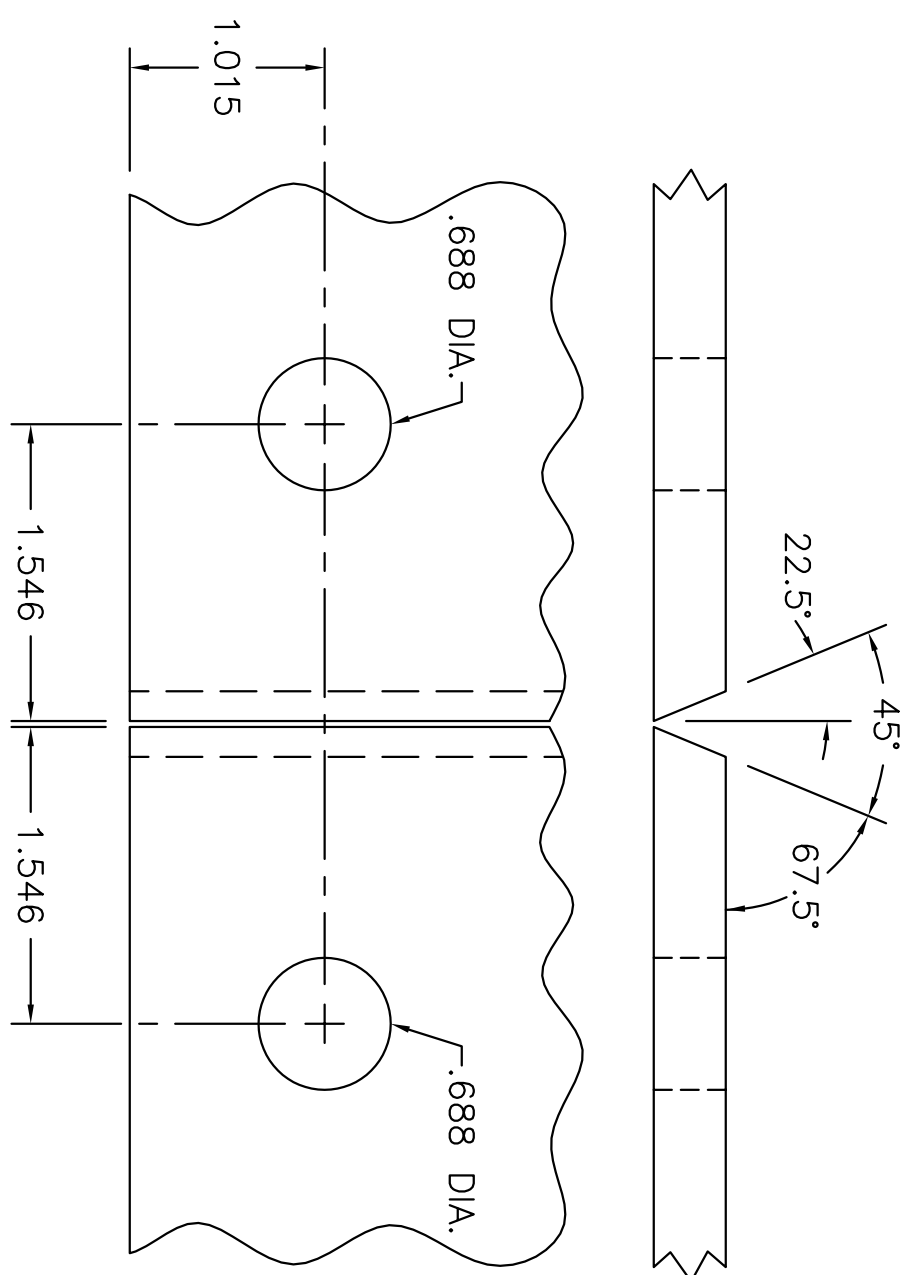

TOP VIEW OF GLASS TO GLASS CLIP
FULL SIZE

GLASS DETAIL
FULL SIZE

DATE	S.M.	REVISION	BY

- G03710257 Polish Chrome
- G03710114 Satin Chrome
- G03710481 Polish Brass
- G03710196 Satin Brass
- G03710668 Polish Nickel
- G03710707 Brush Nickel
- G03711548 White
- G03711855 Oil Rub Bronze

C553C EPH-XXX-04841

ALCOA

Extruded Construction Products
Magnolia Operations
1617 N. WASHINGTON, MAGNOLIA, ARK.
71754-0040 870-234-4280

PART NAME	GLASS TO GLASS CLIP 135°	PART NO.	G03710257
MATERIAL	BRASS	COLOR	VARIABLES
DRN. BY	DS	SCALE	FULL & NTS
DATE	3-31-99	DIE NO.	