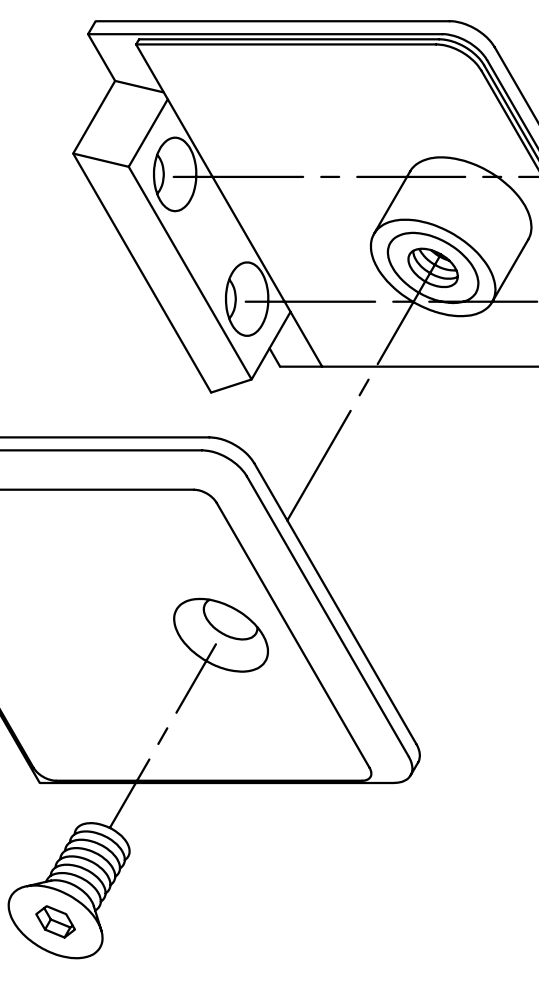

DATE	S.M.	REVISION	BY

- G03710254 Polish Chrome
- G03710111 Satin Chrome
- G03710478 Polish Brass
- G03710193 Satin Brass
- G03710665 Polish Nickel
- G03710704 Brush Nickel
- G03711545 White
- G03711852 Oil Rub Bronze

C553D EPH-XXX-04837

ALCOA
Extruded Constructions
Magnolia Operations
 1617 N. WASHINGTON, MAGNOLIA, ARK.
 71754-0040 870-234-4280

PART NAME	GLASS TO WALL CLIP	PART NO.	G03710254
MATERIAL	BRASS	COLOR	VARIABLES
DRN. BY	DS	SCALE	FULL & NTS
		DATE	7-1-96
		DIE NO.	