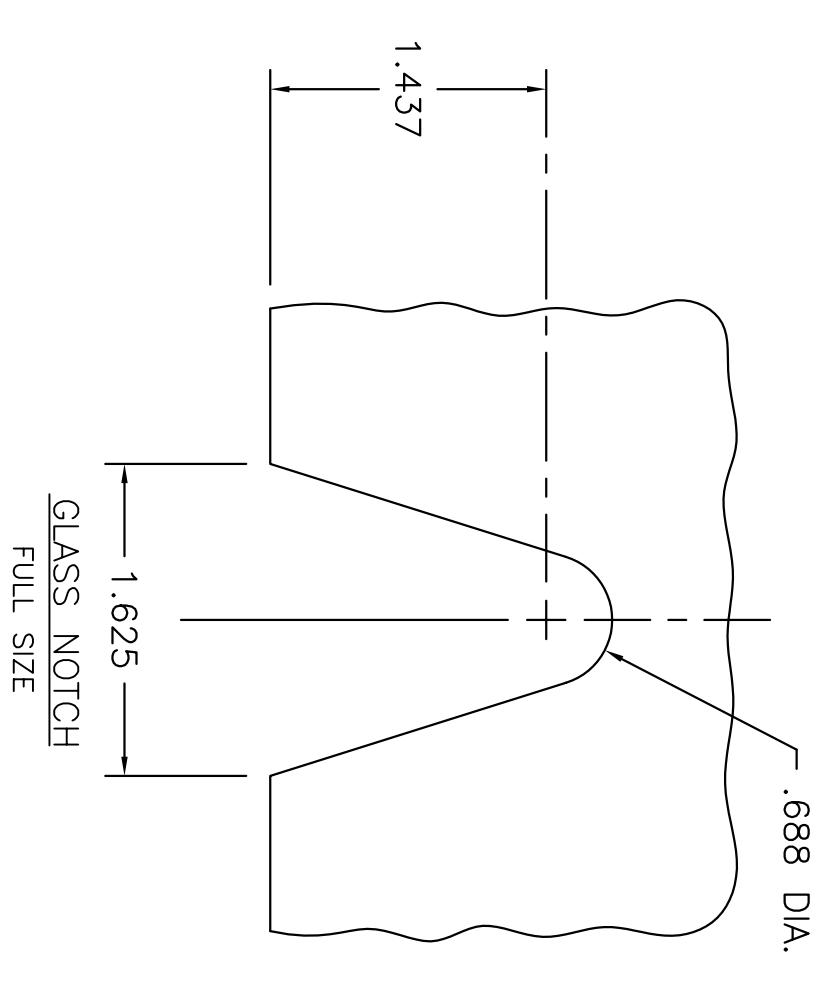

DATE	S.M.	REVISION	BY

- G03710254 Polish Chrome
- G03710111 Satin Chrome
- G03710478 Polish Brass
- G03710193 Satin Brass
- G03710665 Polish Nickel
- G03710704 Brush Nickel
- G03711545 White
- G03711852 Oil Rub Bronze

C553D EPH-XXX-04837

ALCOA
Extruded Constructions
Magnolia Operations
 1617 N. WASHINGTON, MAGNOLIA, ARK.
 71754-0040 870-234-4280

PART NAME	GLASS TO WALL CLIP	PART NO.	G03710254
MATERIAL	BRASS	COLOR	VARIABLES
DRN. BY	DS	SCALE	FULL & NTS
		DATE	7-1-96
		DIE NO.	