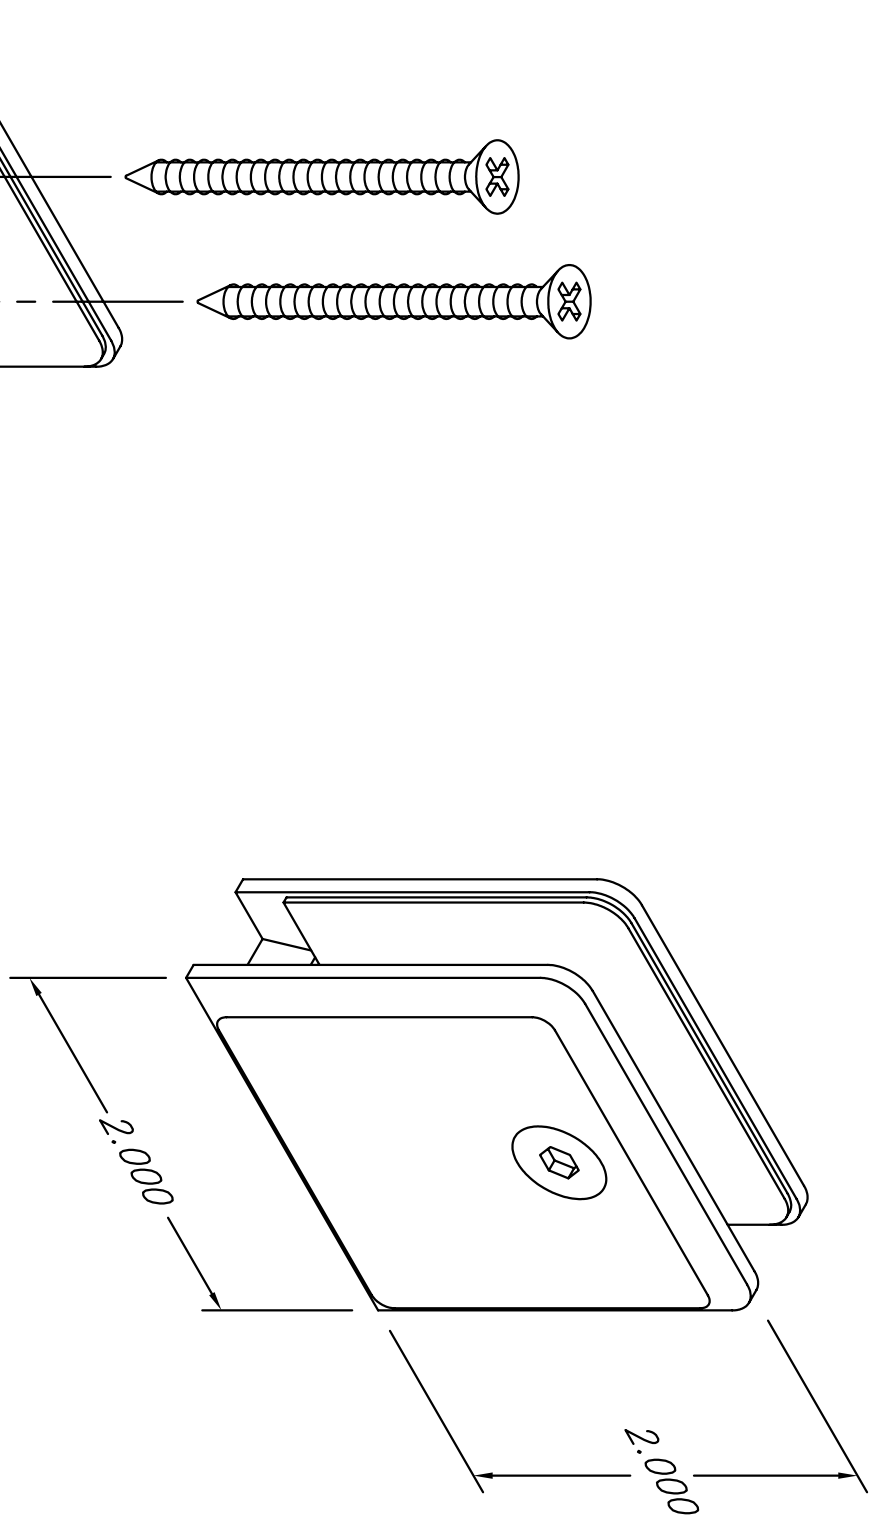

DATE	S.M.	REVISION	BY

- G03710254 Polish Chrome
- G03710111 Satin Chrome
- G03710478 Polish Brass
- G03710193 Satin Brass
- G03710665 Polish Nickel
- G03710704 Brush Nickel
- G03711545 White
- G03711852 Oil Rub Bronze

C553D EPH-XXX-04837

ALCOA
Extruded Constructions
Magnolia Operations
 1617 N. WASHINGTON, MAGNOLIA, ARK.
 71754-0040 870-234-4280

PART NAME	GLASS TO WALL CLIP	PART NO.	G03710254
MATERIAL	BRASS	COLOR	VARIABLES
DRN. BY	DS	SCALE	FULL & NTS
		DATE	7-1-96
		DIE NO.	